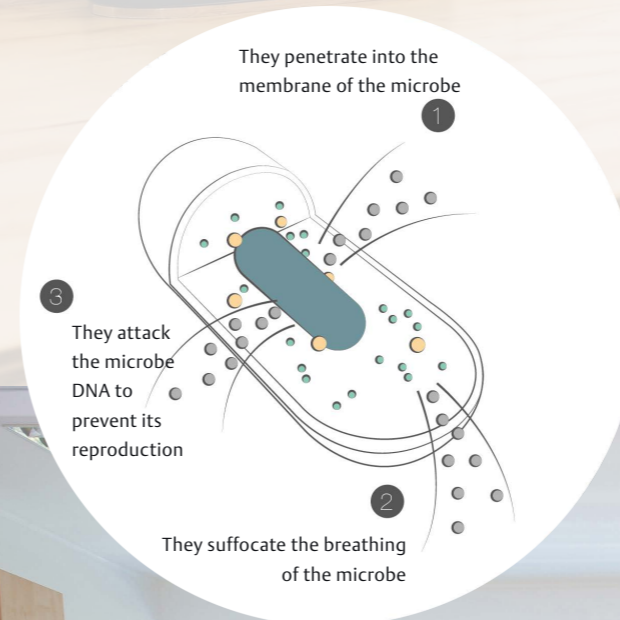

### Introducing Renner Silver Defence

Silver Defence additives in paints and lacquers work when a micro-organism encounters the Silver Ions present on the coating surface. Tests at the Catas Laboratory in San Giovanni al Natisone, to the preventive standards JIS Z 2801:2006 prove they reduce germs by 99.9% within 24 hours.

The sterilising properties of Silver Defence attack germs from the moment they are applied and last the duration of the finished article. Silver Ions remain intact in the coating as they cannot evaporate. They cannot be removed when cleaning and they will not alter the characteristics of the coatings. They are safe to use, child friendly and suitable for food surfaces.

## TURN THE TOPCOAT INTO A CLEANING BARRIER WITH SILVER DEFENCE

Renner Silver Defence transforms wooden surfaces into a formidable hygienic barrier.

The special Silver Ions act as a shield that oppose the proliferation of bacteria. They are ideal for environments that require high levels of hygiene such as medical, child care and sanitation. Silver Defence enhances coatings with extraordinary cleansing power.